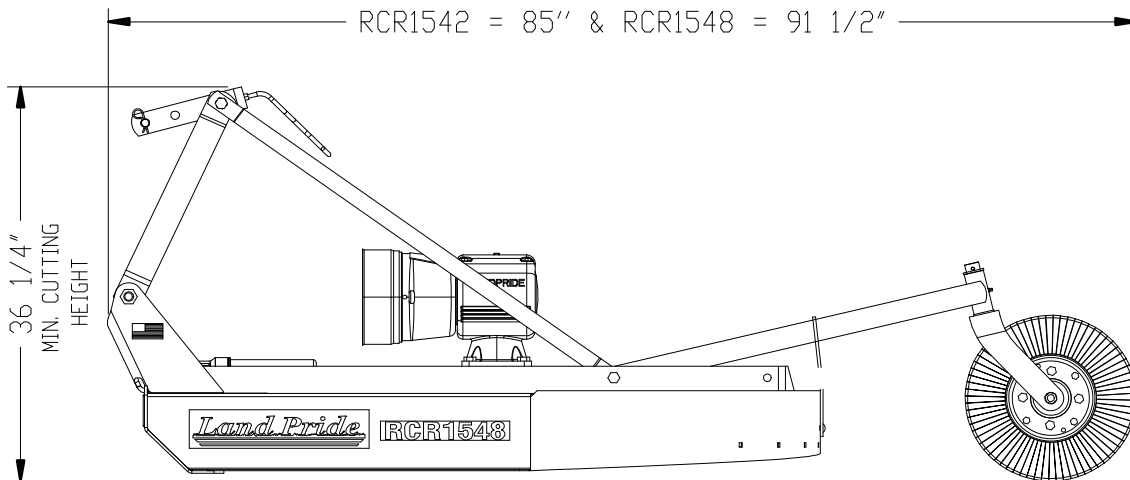

Specifications & Capacities

Rotary Cutters, Single Deck

RCR15 Series	
	RCR1542
Machine Weight (with Front Guard)	432#
Hitch	Category I
Cutting Width	42"
Overall Width	47 1/2"
Overall Length (Including Tailwheel)	85"
Deck Height (Bottom of Deck to Bottom of Skid Shoe)	7 1/4"
Cutting Height	1 3/4" - 11 1/2"
Cutting Capacity	Grass, weeds & light brush
Recommended Tractor HP	15-50 HP
PTO Speed	540 RPM
Gearbox Rating H.P	50 HP
Gearbox (Speed up beveled gears)	540 rpm PTO Driven Gearbox 1:1.93 Cast Iron Housing
Gearbox Lubrication	Gear Lube 80-90W EP
Deck Construction	One Piece Reinforced Deck
Deck Material Thickness	12 Gauge
Skids	1/4" X 2" Weld on
Stump Jumper	Round Pan 10 ga. x 24"
Blades (2)	1/2" x 3" Heat Treated Alloy Steel Free-Swinging Blades
Blade Bolts	Keyed with Harden Flat Washer and Lock Nut
Blade Tip Speed	11,459 fpm
Driveline	ASAE Category 3
Driveline Protection	Standard 1/2" Center Shearbolt protection Optional - Center Bolt 2 plate Slip Clutch
Tailwheel	4" x 16" Solid Rubber Tire
Safety Guards (Optional)	Rubber (front and rear)

Rotary Cutters, Single Deck

26813

Designs, specifications, features and information are subject to change without notice. This web site is to be used as a guide for the matching of Land Pride Implements on Kubota Tractors in average conditions. Retail customers in conjunction with Kubota/Land pride dealers should use their best judgment to select the best combination of tractor size and implement capabilities. The mismatching of tractor and implements can result in the voiding of Kubota and/or Land Pride Warranties.