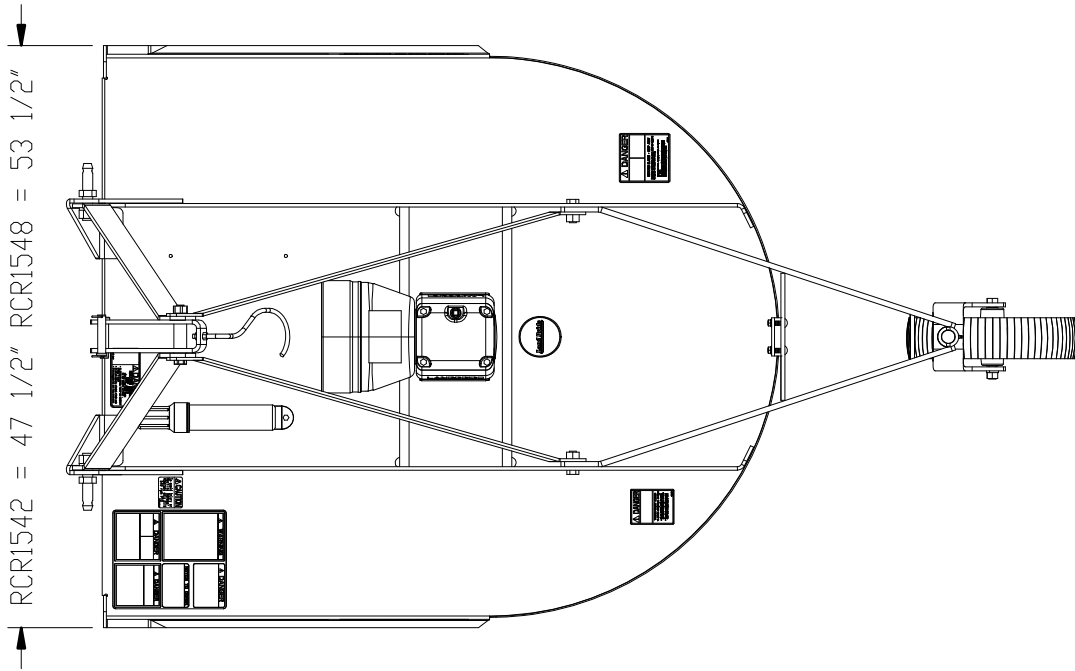

Specifications & Capacities

Rotary Cutters, Single Deck

RCR15 Series	
	RCR1542
Machine Weight (with Front Guard)	432#
Hitch	Category I
Cutting Width	42"
Overall Width	47 1/2"
Overall Length (Including Tailwheel)	85"
Deck Height (Bottom of Deck to Bottom of Skid Shoe)	7 1/4"
Cutting Height	1 3/4" - 11 1/2"
Cutting Capacity	Grass, weeds & light brush
Recommended Tractor HP	15-50 HP
PTO Speed	540 RPM
Gearbox Rating H.P	50 HP
Gearbox (Speed up beveled gears)	540 rpm PTO Driven Gearbox 1:1.93 Cast Iron Housing
Gearbox Lubrication	Gear Lube 80-90W EP
Deck Construction	One Piece Reinforced Deck
Deck Material Thickness	12 Gauge
Skids	1/4" X 2" Weld on
Stump Jumper	Round Pan 10 ga. x 24"
Blades (2)	1/2" x 3" Heat Treated Alloy Steel Free-Swinging Blades
Blade Bolts	Keyed with Harden Flat Washer and Lock Nut
Blade Tip Speed	11,459 fpm
Driveline	ASAE Category 3
Driveline Protection	Standard 1/2" Center Shearbolt protection Optional - Center Bolt 2 plate Slip Clutch
Tailwheel	4" x 16" Solid Rubber Tire
Safety Guards (Optional)	Rubber (front and rear)

Rotary Cutters, Single Deck

26813

Designs, specifications, features and information are subject to change without notice. This web site is to be used as a guide for the matching of Land Pride Implements on Kubota Tractors in average conditions. Retail customers in conjunction with Kubota/Land pride dealers should use their best judgment to select the best combination of tractor size and implement capabilities. The mismatching of tractor and implements can result in the voiding of Kubota and/or Land Pride Warranties.